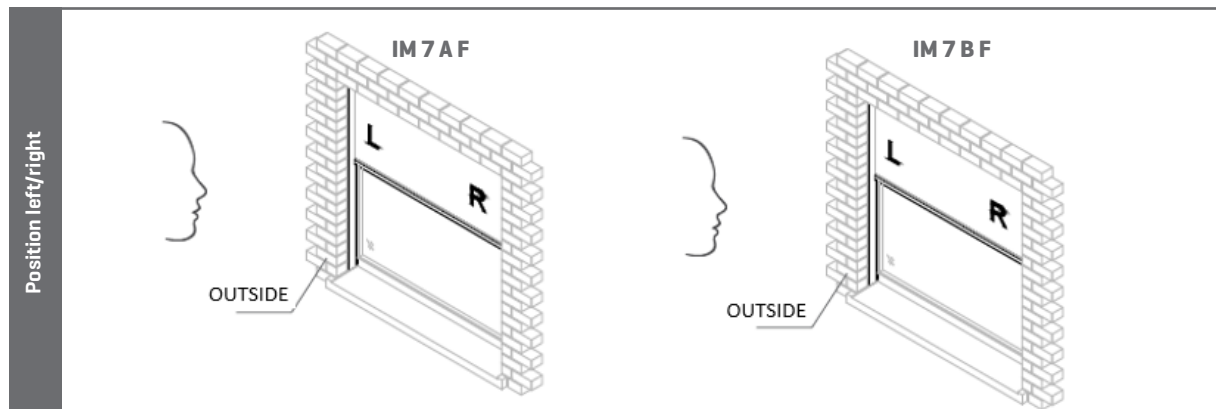

TECHNICAL DRAWINGS

TECHNICAL DRAWINGS - SIDE CHANNELS

Note:

- When choosing side guiding channel XS, the customer must provide something removable below the box to facilitate removing the fabric tube towards the bottom. [H = min. 680 mm]

TECHNICAL DRAWINGS

TECHNICAL DRAWINGS - SIDE CHANNEL L

Viewing direction determines selection option cable feed left or right.

 Direction removable fabric roller.