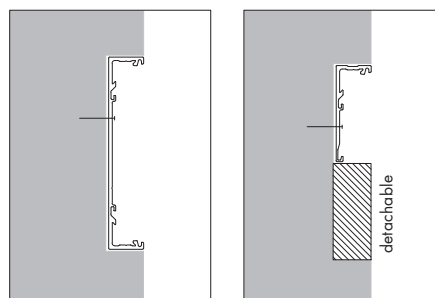

TECHNICAL DRAWINGS

TECHNICAL DRAWINGS - SIDE CHANNELS

Note:

- When choosing side guiding channel XS, the customer must provide something removable below the box to facilitate removing the fabric tube towards the bottom. [H = min. 680 mm]

TECHNICAL DRAWINGS

TECHNICAL DRAWINGS - SIDE CHANNEL L

Viewing direction determines selection option cable feed left or right.

 Direction removable fabric roller.