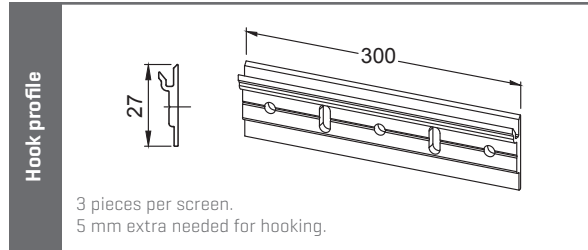

TECHNICAL DRAWINGS

TECHNICAL DRAWINGS - SIDE CHANNELS

Note:

- When choosing side guiding channel XS, the customer must provide something removable below the box to facilitate removing the fabric tube towards the bottom. [H = min. 680 mm]

TECHNICAL DRAWINGS

TECHNICAL DRAWINGS - SIDE CHANNEL L

Viewing direction determines selection option cable feed left or right.

 Direction removable fabric roller.