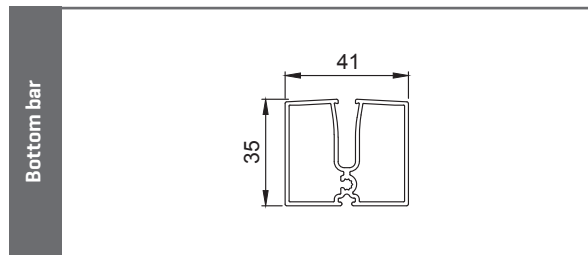

TECHNICAL DRAWINGS

TECHNICAL DRAWINGS - SIDE CHANNELS

Note:

- When choosing side guiding channel XS, the customer must provide something removable below the box to facilitate removing the fabric tube towards the bottom. [H = min. 680 mm]

TECHNICAL DRAWINGS

TECHNICAL DRAWINGS - SIDE CHANNEL L

Viewing direction determines selection option cable feed left or right.

 Direction removable fabric roller.