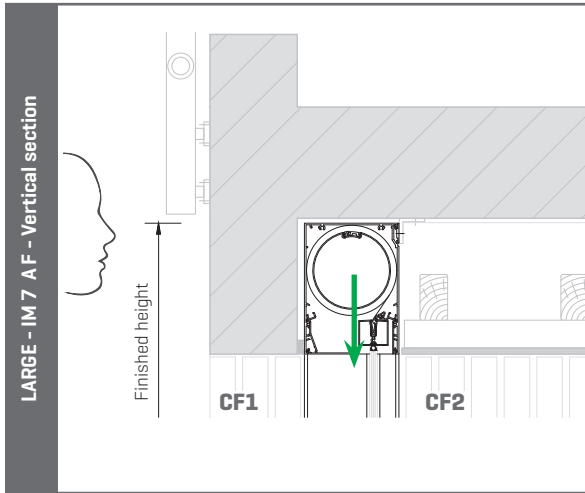

TECHNICAL DATA

	Large
Design	
Box size [H x D]	180 x 130 mm
Square	✓
Bottom bar retractable	✓
Wind resistance	
Wind class EN13561:2004	3
Guaranteed wind resistance	Up to 100 km/h in closed position
Control	
Detecto Renson motor Safety First	✓
Somfy io motor	✓

DIMENSIONS

		Large	
Dimensions single screen			
Glass fibre fabric Sergé / Natté / Privacy	Min. width Somfy io	900 mm	
	Min. width Detecto	670 mm	
	Max. width	4500 mm	6000 mm
	Max. height	4000 mm	3800 mm
	Max. surface	18 m ²	22,8 m ²

TECHNICAL DRAWINGS

TECHNICAL DRAWINGS - SIDE CHANNELS

Note:

- When choosing side guiding channel XS, the customer must provide something removable below the box to facilitate removing the fabric tube towards the bottom. [H = min. 680 mm]

TECHNICAL DRAWINGS

TECHNICAL DRAWINGS - SIDE CHANNEL L

Viewing direction determines selection option cable feed left or right.

 Direction removable fabric roller.