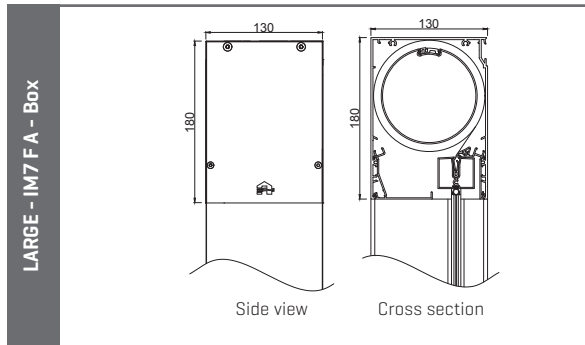

TECHNICAL DATA

	Large
Design	
Box size [H x D]	180 x 130 mm
Square	✓
Bottom bar retractable	✓
Wind resistance	
Wind class EN13561:2004	3
Guaranteed wind resistance	Up to 100 km/h in closed position
Control	
Detecto Renson motor Safety First	✓
Somfy io motor	✓

DIMENSIONS

		Large	
Dimensions single screen			
Glass fibre fabric Sergé / Natté / Privacy	Min. width Somfy io	900 mm	
	Min. width Detecto	670 mm	
	Max. width	4500 mm	6000 mm
	Max. height	4000 mm	3800 mm
	Max. surface	18 m ²	22,8 m ²

Note:

- Screens are always motorized.
- L head box
 - Supplementary fixation in the middle from 3600 mm width onwards.
 - Mandatory fixation on the sides with usage of side guiding channel XS

DURABILITY

TECHNICAL DRAWINGS

TECHNICAL DRAWINGS - SIDE CHANNELS

Note:

- When choosing side guiding channel XS, the customer must provide something removable below the box to facilitate removing the fabric tube towards the bottom. [H = min. 680 mm]