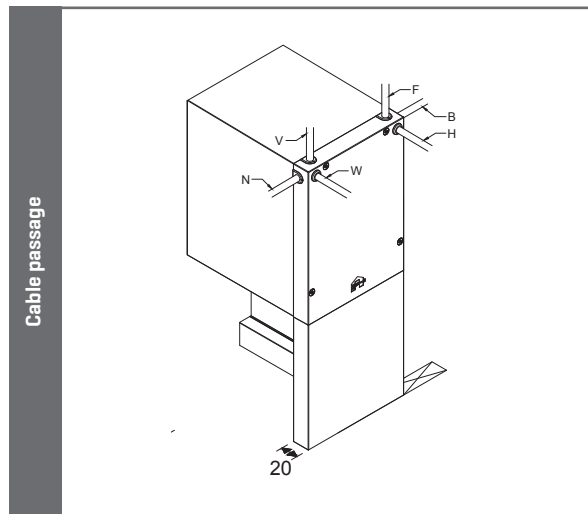

TECHNICAL DRAWINGS

TECHNICAL DRAWINGS - SIDE CHANNELS

Note:

- When choosing side guiding channel XS, the customer must provide something removable below the box to facilitate removing the fabric tube towards the bottom. [H = min. 680 mm]

TECHNICAL DRAWINGS

TECHNICAL DRAWINGS - SIDE CHANNEL L

Viewing direction determines selection option cable feed left or right.

 Direction removable fabric roller.