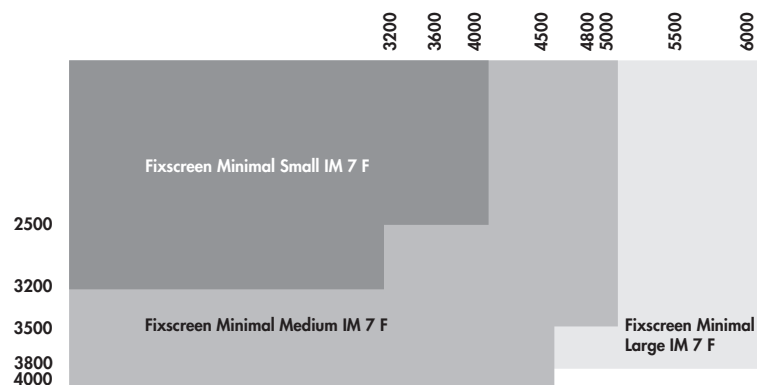

TECHNICAL DATA

	Large
Design	
Box size [H x D]	180 x 130 mm
Square	✓
Bottom bar retractable	✓
Wind resistance	
Wind class EN13561:2004	3
Guaranteed wind resistance	Up to 100 km/h in closed position
Control	
Detecto Renson motor Safety First	✓
Somfy io motor	✓

DIMENSIONS

		Large	
Dimensions single screen			
Glass fibre fabric Sergé / Natté / Privacy	Min. width Somfy io	900 mm	
	Min. width Detecto	670 mm	
	Max. width	4500 mm	6000 mm
	Max. height	4000 mm	3800 mm
	Max. surface	18 m ²	22,8 m ²

Note:

- Screens are always motorized.
- L head box
 - Supplementary fixation in the middle from 3600 mm width onwards.
 - Mandatory fixation on the sides with usage of side guiding channel XS

DURABILITY

TECHNICAL DRAWINGS

TECHNICAL DRAWINGS - SIDE CHANNELS

Note:

- When choosing side guiding channel XS, the customer must provide something removable below the box to facilitate removing the fabric tube towards the bottom. [H = min. 680 mm]