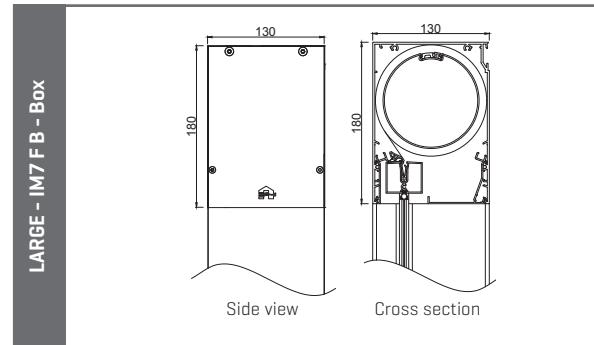

TECHNICAL DATA

	Large
Design	
Box size [H x D]	180 x 130 mm
Square	✓
Bottom bar retractable	✓
Wind resistance	
Wind class EN13561:2004	3
Guaranteed wind resistance	Up to 100 km/h in closed position
Control	
Detecto Renson motor Safety First	✓
Somfy io motor	✓

DIMENSIONS

		Large	
Dimensions single screen			
Glass fibre fabric Sergé / Natté / Privacy	Min. width Somfy io	900 mm	
	Min. width Detecto	670 mm	
	Max. width	4500 mm	6000 mm
	Max. height	4000 mm	3800 mm
	Max. surface	18 m ²	22,8 m ²

Note:

- Screens are always motorized.
- L head box
 - Supplementary fixation in the middle from 3600 mm width onwards.
 - Mandatory fixation on the sides with usage of side guiding channel XS

DURABILITY

TECHNICAL DRAWINGS

TECHNICAL DRAWINGS - SIDE CHANNELS

Note:

- When choosing side guiding channel XS, the customer must provide something removable below the box to facilitate removing the fabric tube towards the bottom. [H = min. 680 mm]