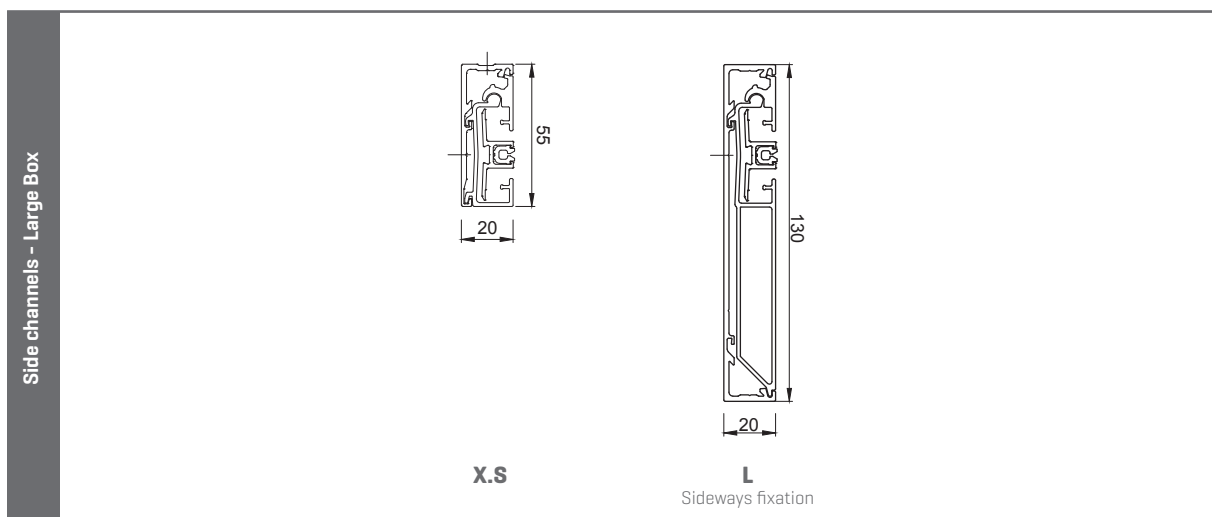

DIMENSIONS

		Large	
Dimensions single screen			
Glass fibre fabric Sergé / Natté / Privacy	Min. width Somfy io	900 mm	
	Min. width Detecto	670 mm	
	Max. width	4500 mm	6000 mm
	Max. height	4000 mm	3800 mm
	Max. surface	18 m ²	22,8 m ²

Note:

- Screens are always motorized.
- L head box
 - Supplementary fixation in the middle from 3600 mm width onwards.
 - Mandatory fixation on the sides with usage of side guiding channel XS

DURABILITY

TECHNICAL DRAWINGS

TECHNICAL DRAWINGS - SIDE CHANNELS

Note:

- When choosing side guiding channel XS, the customer must provide something removable below the box to facilitate removing the fabric tube towards the bottom. [H = min. 680 mm]

TECHNICAL DRAWINGS

TECHNICAL DRAWINGS - SIDE CHANNEL L

Viewing direction determines selection option cable feed left or right.

 Direction removable fabric roller.