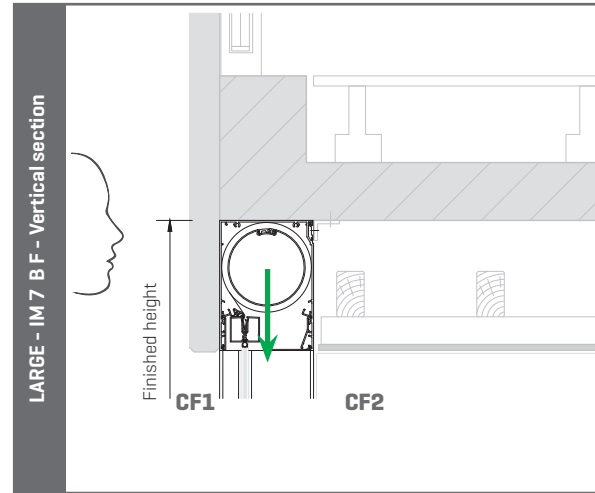

Note:

- Screens are always motorized.
- L head box
 - Supplementary fixation in the middle from 3600 mm width onwards.
 - Mandatory fixation on the sides with usage of side guiding channel XS

DURABILITY

TECHNICAL DRAWINGS

TECHNICAL DRAWINGS - SIDE CHANNELS

Note:

- When choosing side guiding channel XS, the customer must provide something removable below the box to facilitate removing the fabric tube towards the bottom. [H = min. 680 mm]

TECHNICAL DRAWINGS

TECHNICAL DRAWINGS - SIDE CHANNEL L

Viewing direction determines selection option cable feed left or right.

 Direction removable fabric roller.