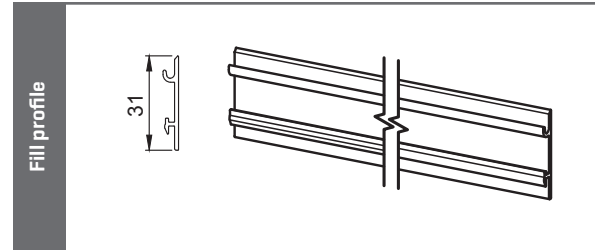

TECHNICAL DRAWINGS

TECHNICAL DRAWINGS - SIDE CHANNELS

Note:

- When choosing side guiding channel XS, the customer must provide something removable below the box to facilitate removing the fabric tube towards the bottom. [H = min. 680 mm]

TECHNICAL DRAWINGS

TECHNICAL DRAWINGS - SIDE CHANNEL L

Viewing direction determines selection option cable feed left or right.

 Direction removable fabric roller.