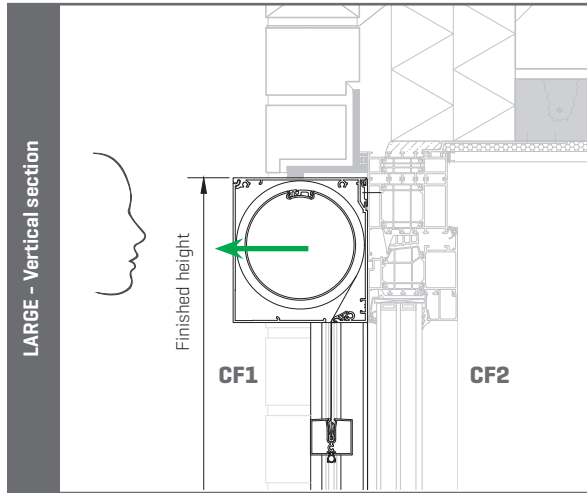

TECHNICAL DATA

	Large
Design	
Box size [H x D]	140 x 130 mm
Square	✓
Bottom bar retractable	✓
Wind resistance	
Wind class EN13561:2004	3
Guaranteed wind resistance	Up to 130 km/h in closed position
Control	
Detecto Renson motor Safety First	✓
Somfy io motor	✓

DIMENSIONS

	Large				
Dimensions single screen					
Glass fibre fabric Sergé / Natté / Privacy	Min. width Somfy io	900 mm			
	Min. width Detecto	670 mm			
	Max. width	3600 mm	4800 mm	5600 mm	6000 mm
	Max. height	6000 mm	5800 mm	4500 mm	3800 mm
	Max. surface	21,6 m ²	27,8 m ²	25,2 m ²	22,8 m ²

Note:

- Screens are always motorized.
- 2 screens can be linked to one another [box next to box - 1 motor/screen].
Dimensions for a single screen also apply for a linked screen with a maximum total combined width of 10.000 mm.
- L head box - Mandatory fixation on the sides, supplementary fixation in the middle from 3600 mm width onwards.

TECHNICAL DRAWINGS

Viewing direction determines selection option cable feed left or right

← Direction removable fabric roller

Cable passage F with hook profile

Cable passage B/H with hook profile

Cable passage F without hook profile