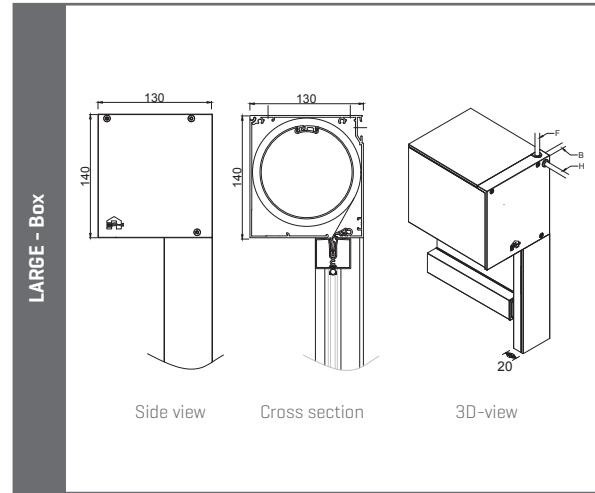

Note:

- Screens are always motorized.
- 2 screens can be linked to one another [box next to box - 1 motor/screen].
Dimensions for a single screen also apply for a linked screen with a maximum total combined width of 10.000 mm.
- L head box - Mandatory fixation on the sides, supplementary fixation in the middle from 3600 mm width onwards.

TECHNICAL DRAWINGS

Viewing direction determines selection option cable feed left or right

← Direction removable fabric roller

Cable passage F with hook profile

Cable passage B/H with hook profile

Cable passage F without hook profile

Cable passage B/H without hook profile