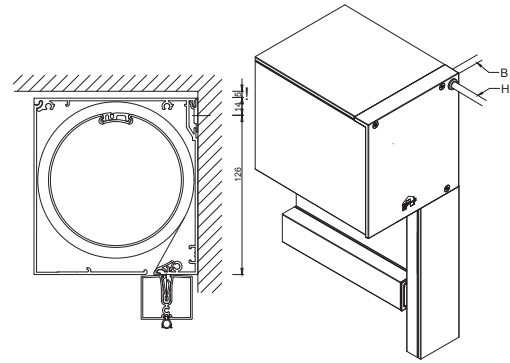

Note:

- Screens are always motorized.
- 2 screens can be linked to one another [box next to box - 1 motor/screen].
Dimensions for a single screen also apply for a linked screen with a maximum total combined width of 10.000 mm.
- L head box - Mandatory fixation on the sides, supplementary fixation in the middle from 3600 mm width onwards.

TECHNICAL DRAWINGS

Viewing direction determines selection option cable feed left or right

← Direction removable fabric roller

Cable passage F with hook profile

Cable passage B/H with hook profile

Cable passage F without hook profile

Cable passage B/H without hook profile