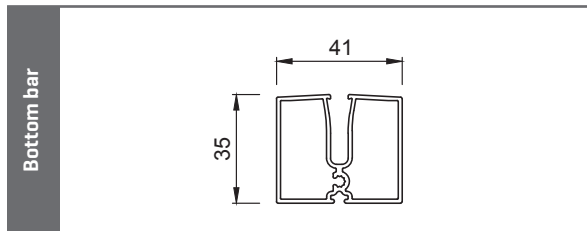

Note:

- Screens are always motorized.
- 2 screens can be linked to one another [box next to box - 1 motor/screen].
Dimensions for a single screen also apply for a linked screen with a maximum total combined width of 10.000 mm.
- L head box - Mandatory fixation on the sides, supplementary fixation in the middle from 3600 mm width onwards.

TECHNICAL DRAWINGS

Viewing direction determines selection option cable feed left or right

← Direction removable fabric roller

Cable passage F with hook profile

Cable passage B/H with hook profile

Cable passage F without hook profile