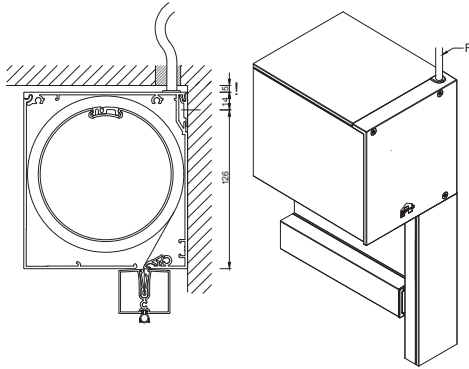

Note:

- Screens are always motorized.
- 2 screens can be linked to one another [box next to box - 1 motor/screen].
Dimensions for a single screen also apply for a linked screen with a maximum total combined width of 10.000 mm.
- L head box - Mandatory fixation on the sides, supplementary fixation in the middle from 3600 mm width onwards.

TECHNICAL DRAWINGS

Viewing direction determines selection option cable feed left or right

← Direction removable fabric roller

Cable passage F with hook profile

Cable passage B/H with hook profile

Cable passage F without hook profile

Cable passage B/H without hook profile