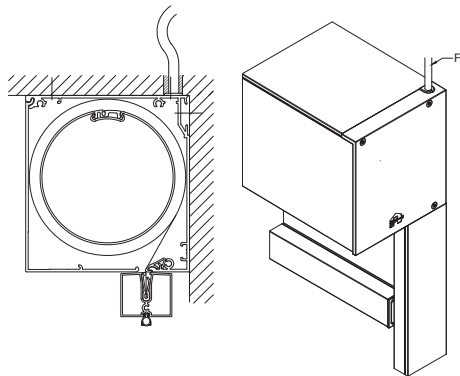

Note:

- Screens are always motorized.
- 2 screens can be linked to one another [box next to box - 1 motor/screen].
Dimensions for a single screen also apply for a linked screen with a maximum total combined width of 10.000 mm.
- L head box - Mandatory fixation on the sides, supplementary fixation in the middle from 3600 mm width onwards.

TECHNICAL DRAWINGS

Viewing direction determines selection option cable feed left or right

← Direction removable fabric roller

Cable passage F with hook profile

Cable passage B/H with hook profile

Cable passage F without hook profile

Cable passage B/H without hook profile