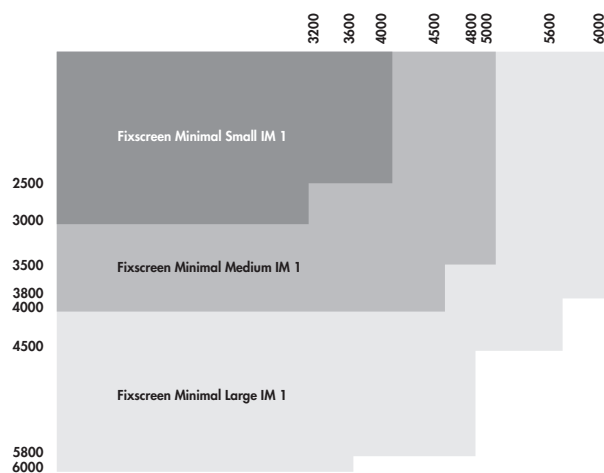

TECHNICAL DATA

	Large
Design	
Box size [H x D]	140 x 130 mm
Square	✓
Bottom bar retractable	✓
Wind resistance	
Wind class EN13561:2004	3
Guaranteed wind resistance	Up to 130 km/h in closed position
Control	
Detecto Renson motor Safety First	✓
Somfy io motor	✓

DIMENSIONS

	Large				
Dimensions single screen					
Glass fibre fabric Sergé / Natté / Privacy	Min. width Somfy io	900 mm			
	Min. width Detecto	670 mm			
	Max. width	3600 mm	4800 mm	5600 mm	6000 mm
	Max. height	6000 mm	5800 mm	4500 mm	3800 mm
	Max. surface	21,6 m ²	27,8 m ²	25,2 m ²	22,8 m ²

Note:

- Screens are always motorized.
- 2 screens can be linked to one another [box next to box - 1 motor/screen].
Dimensions for a single screen also apply for a linked screen with a maximum total combined width of 10.000 mm.
- L head box - Mandatory fixation on the sides, supplementary fixation in the middle from 3600 mm width onwards.